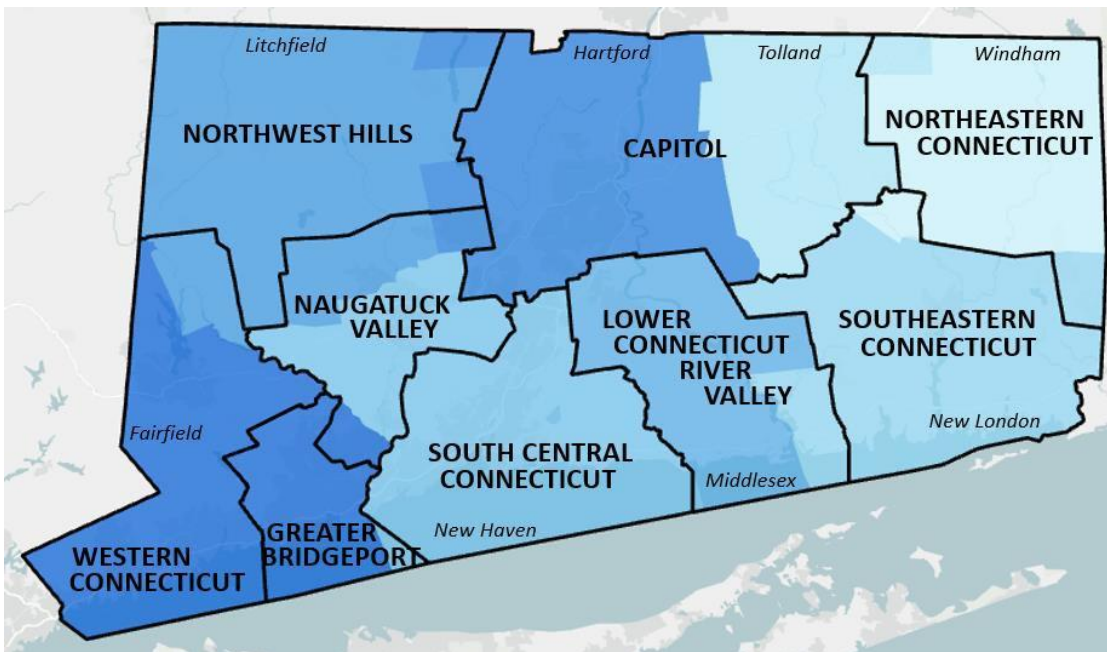

Updates to Current Utilities Database - Geography Changes Effective March 2024

Connecticut has made major changes to their county-level government structure, replacing all counties with planning regions. The planning regions only roughly correspond to the former counties, which may affect some cities. Effective with the current data release, all county boundaries and names and all geocodes will reflect the new county equivalents. Note that our database uniformly uses the term “county” in all states, even those that have other legal descriptions for their county equivalents.

FORMER		NEW	
COUNTY NAME	ST COUNTY GEO	COUNTY NAME	ST COUNTY GEO
Fairfield	09001	Capitol	09110
Hartford	09003	Greater Bridgeport	09120
Litchfield	09005	Lower Connecticut River Valley	09130
Middlesex	09007	Naugatuck Valley	09140
New Haven	09009	Northeastern Connecticut	09150
New London	09011	Northwest Hills	09160
Tolland	09013	South Central Connecticut	09170
Windham	09015	Southeastern Connecticut	09180
		Western Connecticut	09190

FAQ

What is a geocode?

A geocode represents a unique set of state, county, city and tax district areas.

Why do geocodes matter to my company?

Taxes are associated with geocodes, so proper calculation of taxes is dependent on accurate mapping of addresses to geocodes.